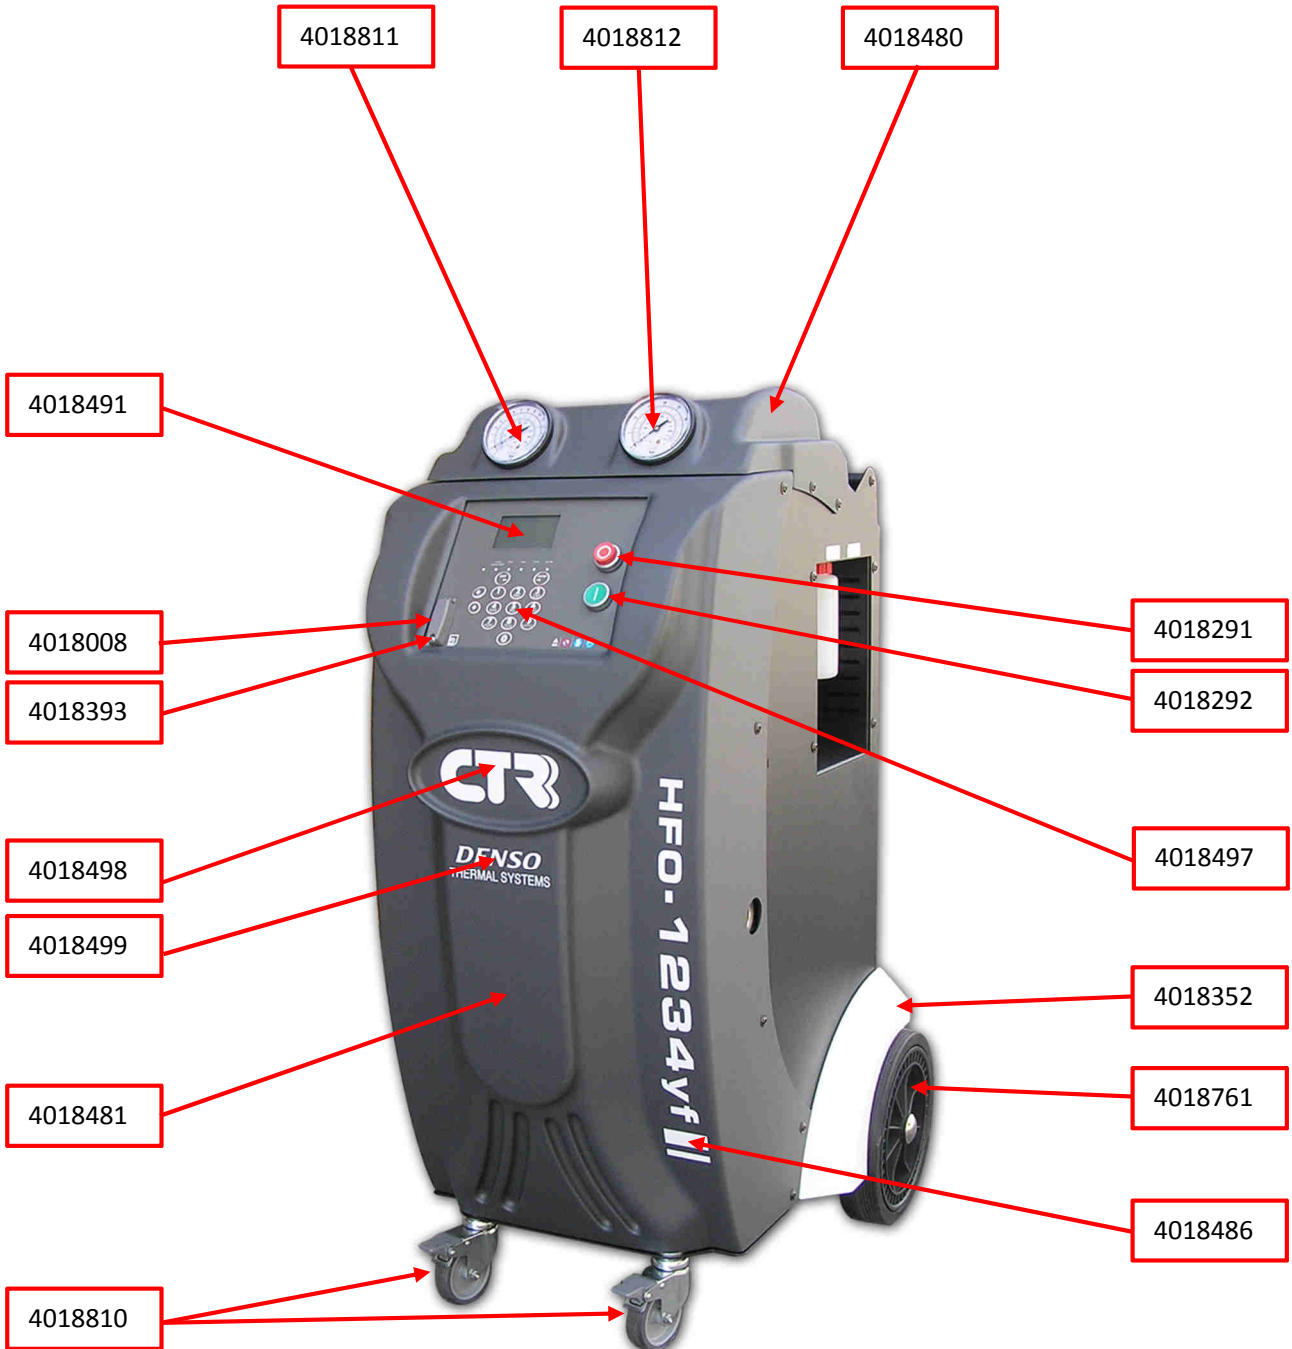

KRISTAL BASE

4018920

4018220

4018493

4018922

4018475

4018759

Codice Ricambio	Descrizione Ricambio
4017628	Quick Coupler - Low pressure [Female M12]
4017629	Quick Coupler - High pressure [Female M12]
4018553	Service Hose - Low Pressure [Male 180° M12]
4018554	Service Hose - High Pressure [Male 180° M12]
4018811	R1234yf Low Pressure Gauge
4018812	R1234yf High Pressure Gauge
4018480	Top Cover - Dark Grey
4018481	Front Cover - Dark Grey [
4018486	R1234yf Stickers
4018498	CTR Sticker
4018499	DENSO TS Sticker
4018842	Rear Metal Cover kit
4018843	Rear Metal Brackets kit
4018829	Rear Metal Handle
4018810	Front Wheel kit
4018761	Rear Wheel kit
4018352	Wheel Arches kit
4018477	New Oil/UV Bottles [6pcs]
4018952	Exhaust Oil Container
4018867	Gas Dryer Filter kit
4018809	Compressor kit
4018199	Compressor Oil Separator kit
4018289	Compressor Oil Separator Holder kit
4018708	Capillary Hose kit
4018483	Vacuum Pump [R1234yf]
4018484	Vacuum Pump filter
4018700	Gas Load Cell kit
4018207	Mechanical Retainer System kit
4018817	Mechanical Retainer System Label
4018920	New Oil/UV Tracer Load Cell
4018493	Oil/UV Bottle Quick Fixing kit
4018220	Oil Bottle fixing kit
4018486	Adesivi R1234yf
4018922	Pressure Sensor
4018491	Electronic Main Board
4018393	SD Card with DB
4018008	SD Card holder
4018497	Keyboard silkscreen
4018718	Printer and Cables
4018950	Printer roll-paper