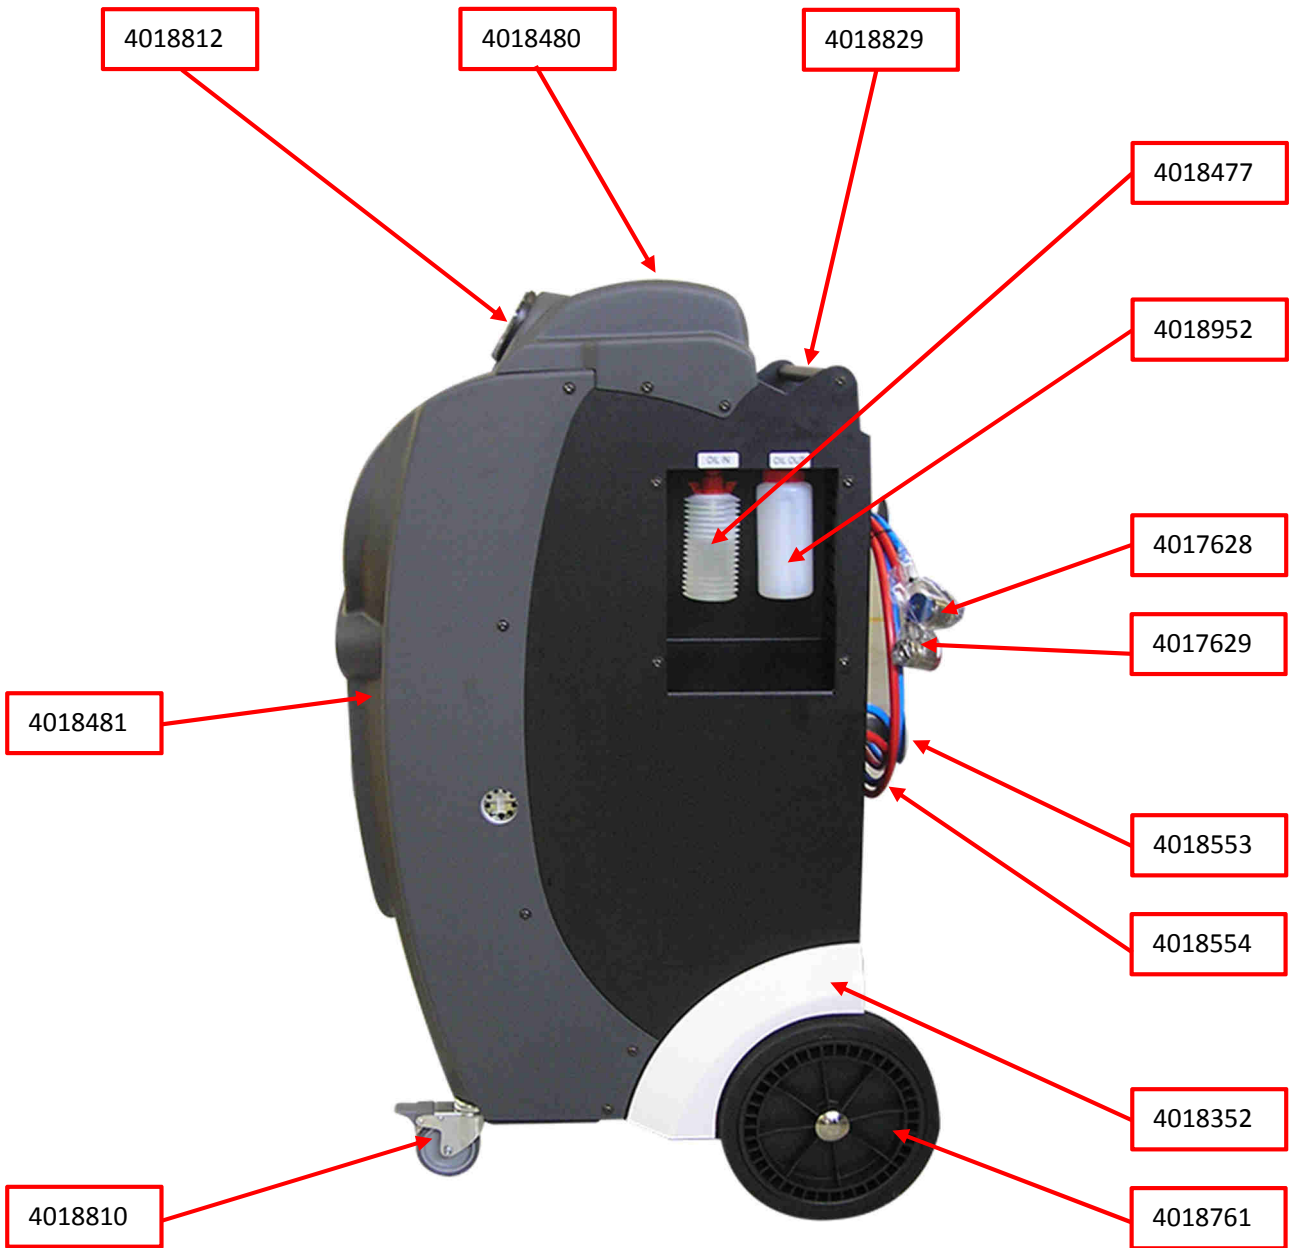

KRISTAL BASE

4018920

4018220

4018493

4018922

4018475

4018759

Codice Ricambio	Descrizione Ricambio
4017628	Quick Coupler - Low pressure [Female M12]
4017629	Quick Coupler - High pressure [Female M12]
4018553	Service Hose - Low Pressure [Male 180° M12]
4018554	Service Hose - High Pressure [Male 180° M12]
4018811	R1234yf Low Pressure Gauge
4018812	R1234yf High Pressure Gauge
4018480	Top Cover - Dark Grey
4018481	Front Cover - Dark Grey [
4018486	R1234yf Stickers
4018498	CTR Sticker
4018499	DENSO TS Sticker
4018842	Rear Metal Cover kit
4018843	Rear Metal Brackets kit
4018829	Rear Metal Handle
4018810	Front Wheel kit
4018761	Rear Wheel kit
4018352	Wheel Arches kit
4018477	New Oil/UV Bottles [6pcs]
4018952	Exhaust Oil Container
4018867	Gas Dryer Filter kit
4018809	Compressor kit
4018199	Compressor Oil Separator kit
4018289	Compressor Oil Separator Holder kit
4018708	Capillary Hose kit
4018483	Vacuum Pump [R1234yf]
4018484	Vacuum Pump filter
4018700	Gas Load Cell kit
4018207	Mechanical Retainer System kit
4018817	Mechanical Retainer System Label
4018920	New Oil/UV Tracer Load Cell
4018493	Oil/UV Bottle Quick Fixing kit
4018220	Oil Bottle fixing kit
4018486	Adesivi R1234yf
4018922	Pressure Sensor
4018491	Electronic Main Board
4018393	SD Card with DB
4018008	SD Card holder
4018497	Keyboard silkscreen
4018718	Printer and Cables
4018950	Printer roll-paper