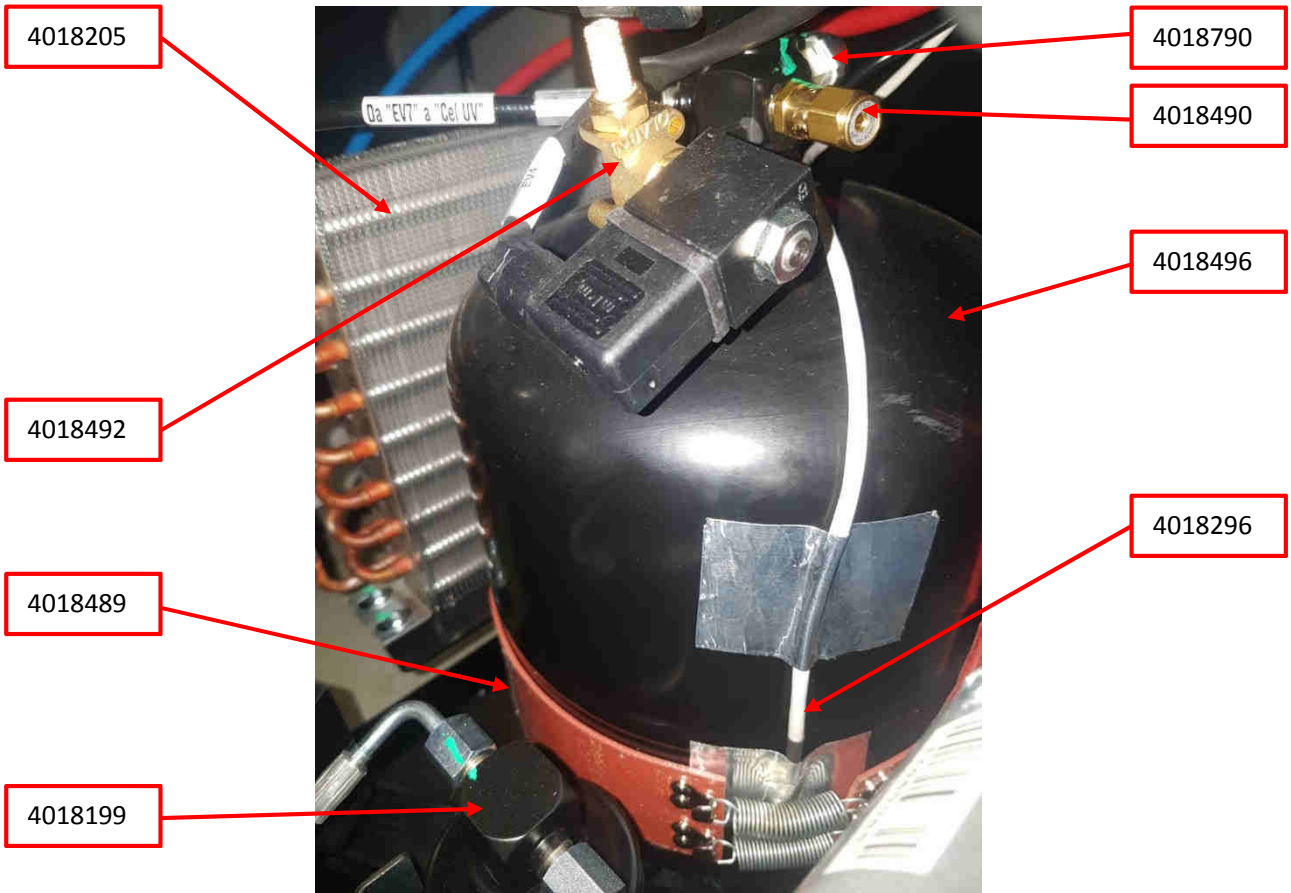

KRISTAL BASE

4018920

4018220

4018493

4018922

4018475

4018759

Codice Ricambio	Descrizione Ricambio
4017628	Quick Coupler - Low pressure [Female M12]
4017629	Quick Coupler - High pressure [Female M12]
4018553	Service Hose - Low Pressure [Male 180° M12]
4018554	Service Hose - High Pressure [Male 180° M12]
4018811	R1234yf Low Pressure Gauge
4018812	R1234yf High Pressure Gauge
4018480	Top Cover - Dark Grey
4018481	Front Cover - Dark Grey [
4018486	R1234yf Stickers
4018498	CTR Sticker
4018499	DENSO TS Sticker
4018842	Rear Metal Cover kit
4018843	Rear Metal Brackets kit
4018829	Rear Metal Handle
4018810	Front Wheel kit
4018761	Rear Wheel kit
4018352	Wheel Arches kit
4018477	New Oil/UV Bottles [6pcs]
4018952	Exhaust Oil Container
4018867	Gas Dryer Filter kit
4018809	Compressor kit
4018199	Compressor Oil Separator kit
4018289	Compressor Oil Separator Holder kit
4018708	Capillary Hose kit
4018483	Vacuum Pump [R1234yf]
4018484	Vacuum Pump filter
4018700	Gas Load Cell kit
4018207	Mechanical Retainer System kit
4018817	Mechanical Retainer System Label
4018920	New Oil/UV Tracer Load Cell
4018493	Oil/UV Bottle Quick Fixing kit
4018220	Oil Bottle fixing kit
4018486	Adesivi R1234yf
4018922	Pressure Sensor
4018491	Electronic Main Board
4018393	SD Card with DB
4018008	SD Card holder
4018497	Keyboard silkscreen
4018718	Printer and Cables
4018950	Printer roll-paper