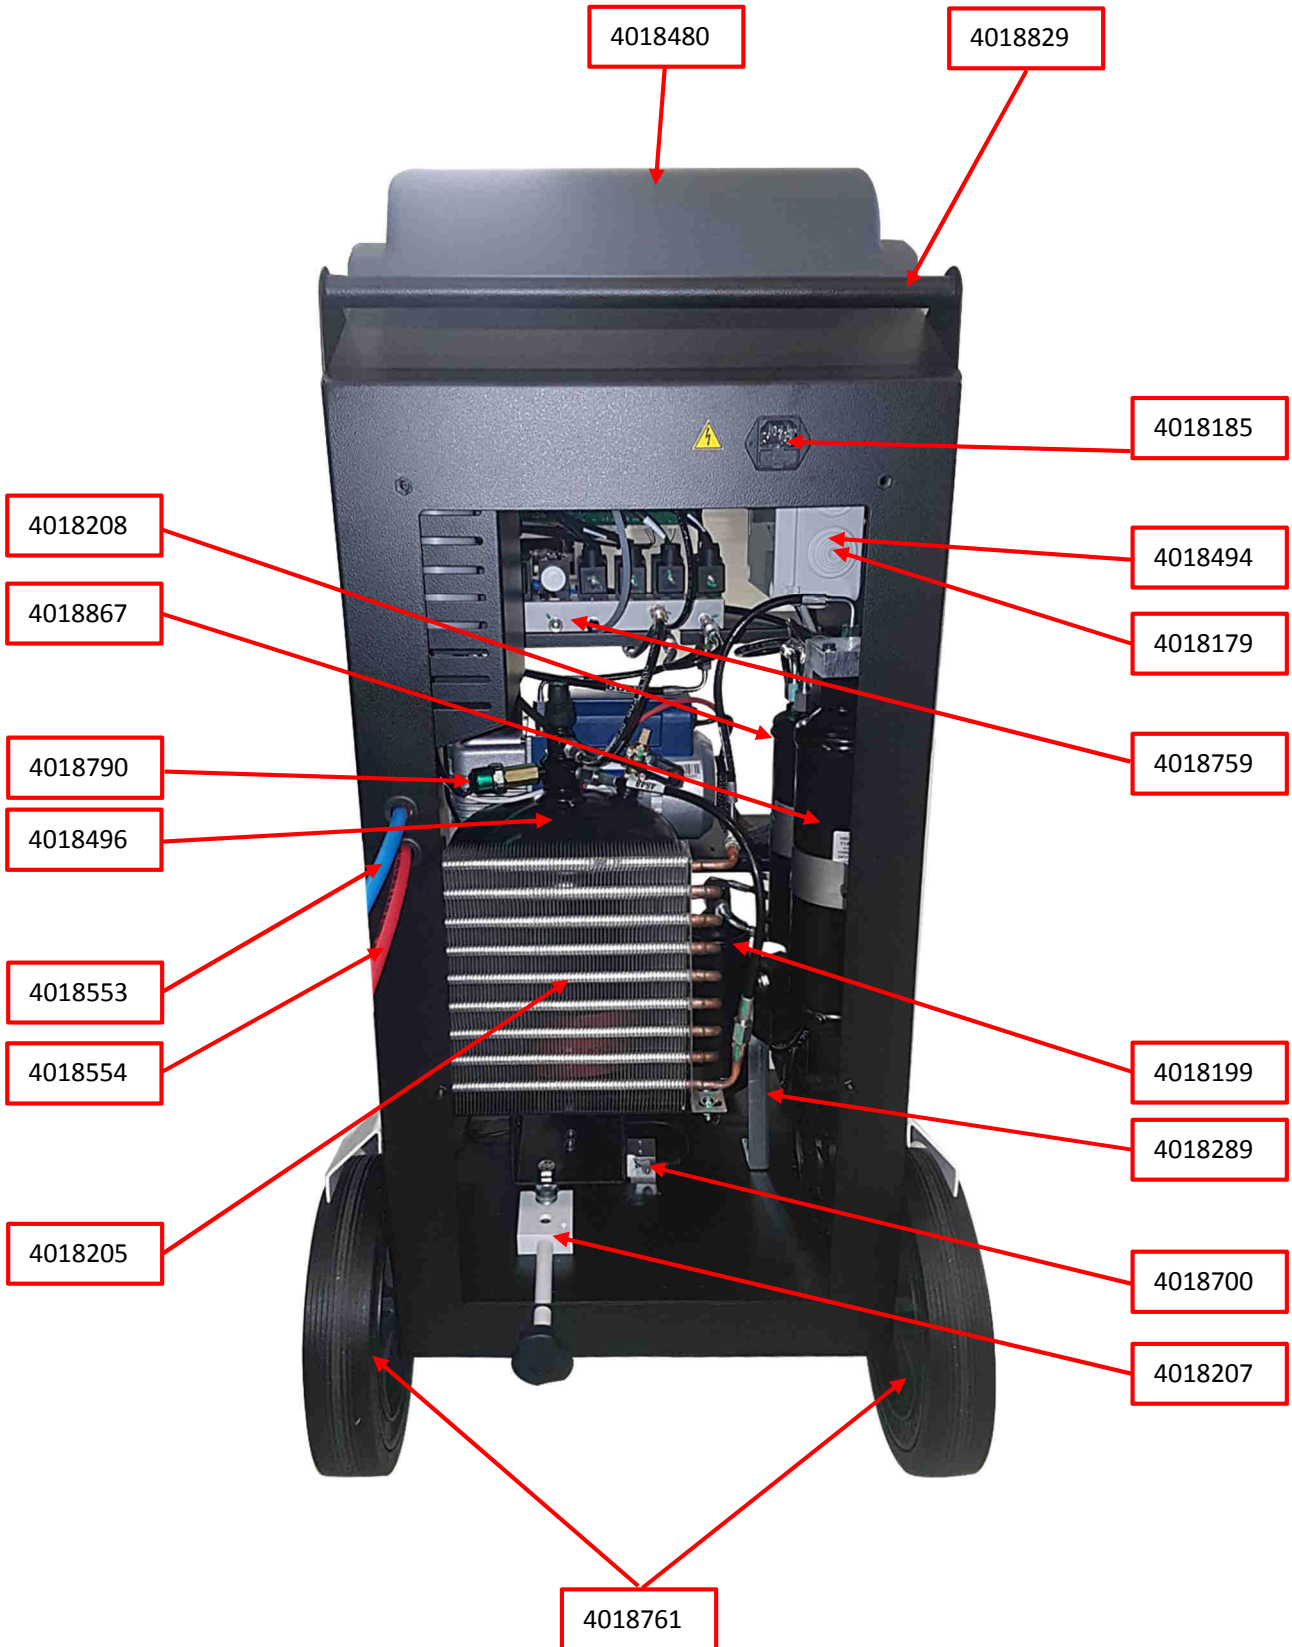

KRISTAL BASE

4018920

4018220

4018493

4018922

4018475

4018759

Codice Ricambio	Descrizione Ricambio
4017628	Quick Coupler - Low pressure [Female M12]
4017629	Quick Coupler - High pressure [Female M12]
4018553	Service Hose - Low Pressure [Male 180° M12]
4018554	Service Hose - High Pressure [Male 180° M12]
4018811	R1234yf Low Pressure Gauge
4018812	R1234yf High Pressure Gauge
4018480	Top Cover - Dark Grey
4018481	Front Cover - Dark Grey [
4018486	R1234yf Stickers
4018498	CTR Sticker
4018499	DENSO TS Sticker
4018842	Rear Metal Cover kit
4018843	Rear Metal Brackets kit
4018829	Rear Metal Handle
4018810	Front Wheel kit
4018761	Rear Wheel kit
4018352	Wheel Arches kit
4018477	New Oil/UV Bottles [6pcs]
4018952	Exhaust Oil Container
4018867	Gas Dryer Filter kit
4018809	Compressor kit
4018199	Compressor Oil Separator kit
4018289	Compressor Oil Separator Holder kit
4018708	Capillary Hose kit
4018483	Vacuum Pump [R1234yf]
4018484	Vacuum Pump filter
4018700	Gas Load Cell kit
4018207	Mechanical Retainer System kit
4018817	Mechanical Retainer System Label
4018920	New Oil/UV Tracer Load Cell
4018493	Oil/UV Bottle Quick Fixing kit
4018220	Oil Bottle fixing kit
4018486	Adesivi R1234yf
4018922	Pressure Sensor
4018491	Electronic Main Board
4018393	SD Card with DB
4018008	SD Card holder
4018497	Keyboard silkscreen
4018718	Printer and Cables
4018950	Printer roll-paper