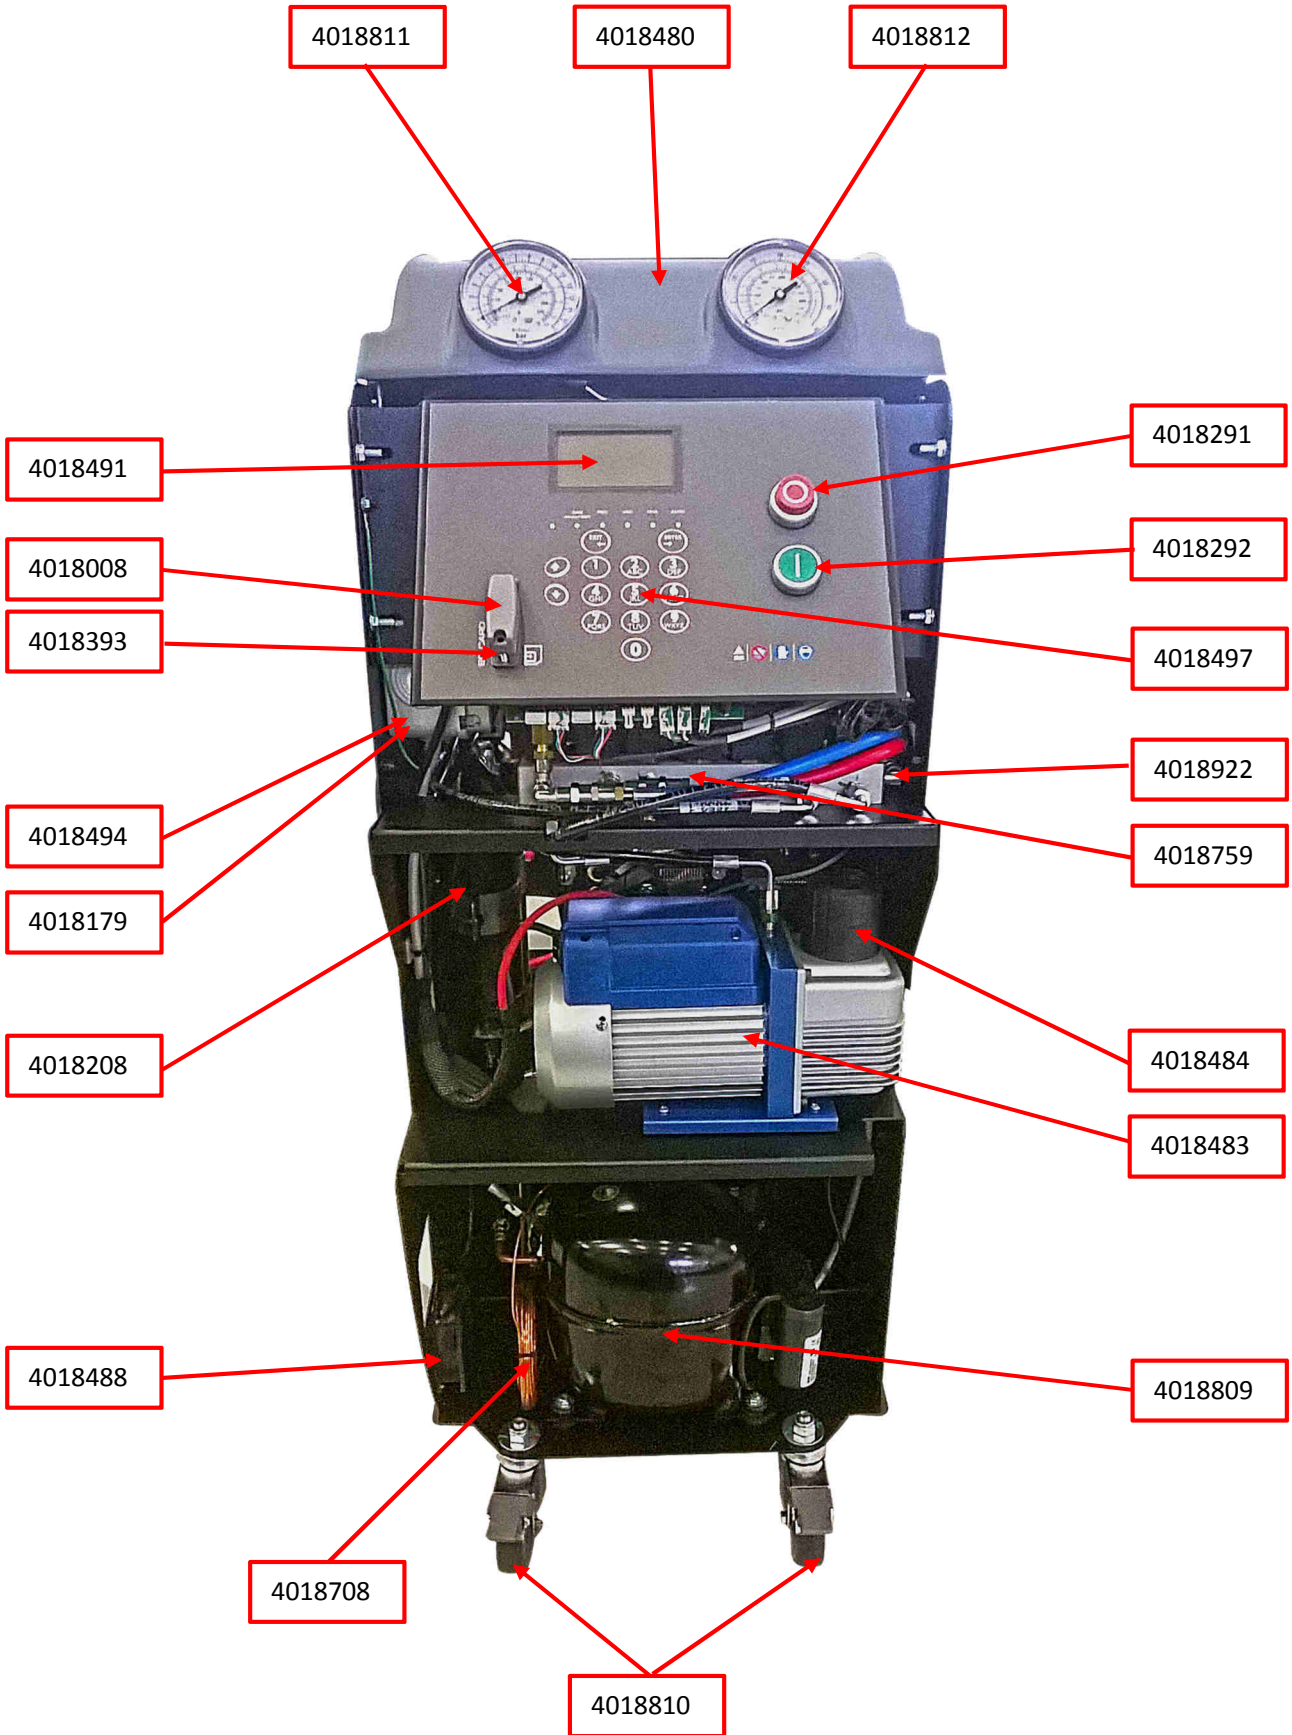

KRISTAL BASE

4018920

4018220

4018493

4018922

4018475

4018759

Codice Ricambio	Descrizione Ricambio
4017628	Quick Coupler - Low pressure [Female M12]
4017629	Quick Coupler - High pressure [Female M12]
4018553	Service Hose - Low Pressure [Male 180° M12]
4018554	Service Hose - High Pressure [Male 180° M12]
4018811	R1234yf Low Pressure Gauge
4018812	R1234yf High Pressure Gauge
4018480	Top Cover - Dark Grey
4018481	Front Cover - Dark Grey [
4018486	R1234yf Stickers
4018498	CTR Sticker
4018499	DENSO TS Sticker
4018842	Rear Metal Cover kit
4018843	Rear Metal Brackets kit
4018829	Rear Metal Handle
4018810	Front Wheel kit
4018761	Rear Wheel kit
4018352	Wheel Arches kit
4018477	New Oil/UV Bottles [6pcs]
4018952	Exhaust Oil Container
4018867	Gas Dryer Filter kit
4018809	Compressor kit
4018199	Compressor Oil Separator kit
4018289	Compressor Oil Separator Holder kit
4018708	Capillary Hose kit
4018483	Vacuum Pump [R1234yf]
4018484	Vacuum Pump filter
4018700	Gas Load Cell kit
4018207	Mechanical Retainer System kit
4018817	Mechanical Retainer System Label
4018920	New Oil/UV Tracer Load Cell
4018493	Oil/UV Bottle Quick Fixing kit
4018220	Oil Bottle fixing kit
4018486	Adesivi R1234yf
4018922	Pressure Sensor
4018491	Electronic Main Board
4018393	SD Card with DB
4018008	SD Card holder
4018497	Keyboard silkscreen
4018718	Printer and Cables
4018950	Printer roll-paper