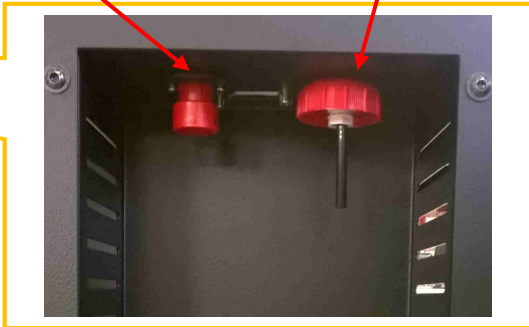

KRISTAL BASE

4018920

4018220

4018493

4018922

4018475

4018759

Codice Ricambio	Descrizione Ricambio
4017628	Quick Coupler - Low pressure [Female M12]
4017629	Quick Coupler - High pressure [Female M12]
4018553	Service Hose - Low Pressure [Male 180° M12]
4018554	Service Hose - High Pressure [Male 180° M12]
4018811	R1234yf Low Pressure Gauge
4018812	R1234yf High Pressure Gauge
4018480	Top Cover - Dark Grey
4018481	Front Cover - Dark Grey [
4018486	R1234yf Stickers
4018498	CTR Sticker
4018499	DENSO TS Sticker
4018842	Rear Metal Cover kit
4018843	Rear Metal Brackets kit
4018829	Rear Metal Handle
4018810	Front Wheel kit
4018761	Rear Wheel kit
4018352	Wheel Arches kit
4018477	New Oil/UV Bottles [6pcs]
4018952	Exhaust Oil Container
4018867	Gas Dryer Filter kit
4018809	Compressor kit
4018199	Compressor Oil Separator kit
4018289	Compressor Oil Separator Holder kit
4018708	Capillary Hose kit
4018483	Vacuum Pump [R1234yf]
4018484	Vacuum Pump filter
4018700	Gas Load Cell kit
4018207	Mechanical Retainer System kit
4018817	Mechanical Retainer System Label
4018920	New Oil/UV Tracer Load Cell
4018493	Oil/UV Bottle Quick Fixing kit
4018220	Oil Bottle fixing kit
4018486	Adesivi R1234yf
4018922	Pressure Sensor
4018491	Electronic Main Board
4018393	SD Card with DB
4018008	SD Card holder
4018497	Keyboard silkscreen
4018718	Printer and Cables
4018950	Printer roll-paper