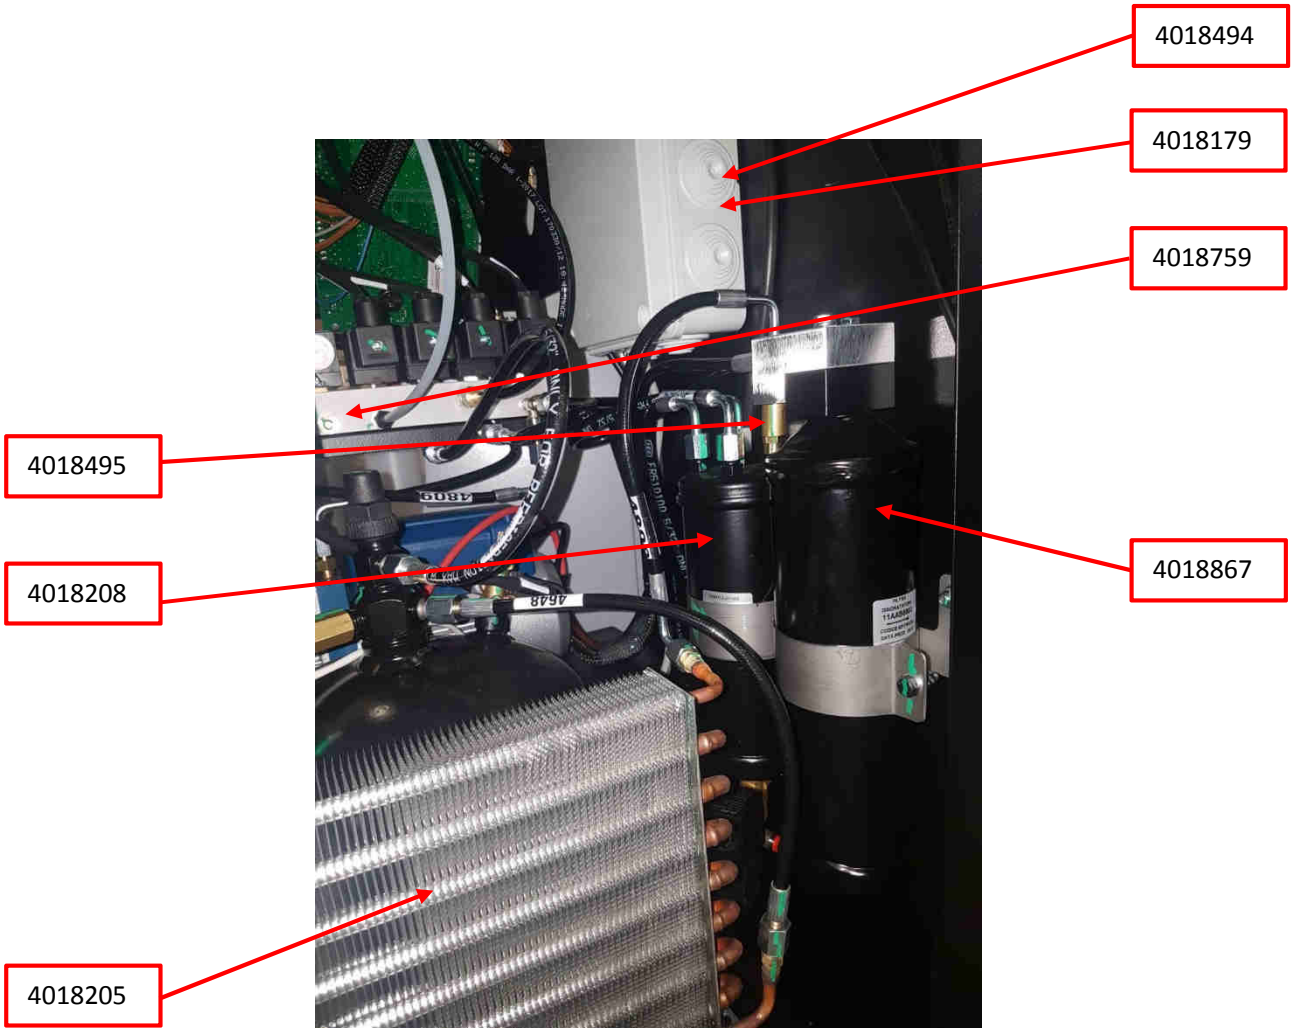

KRISTAL BASE

4018920

4018220

4018493

4018922

4018475

4018759

Codice Ricambio	Descrizione Ricambio
4017628	Quick Coupler - Low pressure [Female M12]
4017629	Quick Coupler - High pressure [Female M12]
4018553	Service Hose - Low Pressure [Male 180° M12]
4018554	Service Hose - High Pressure [Male 180° M12]
4018811	R1234yf Low Pressure Gauge
4018812	R1234yf High Pressure Gauge
4018480	Top Cover - Dark Grey
4018481	Front Cover - Dark Grey [
4018486	R1234yf Stickers
4018498	CTR Sticker
4018499	DENSO TS Sticker
4018842	Rear Metal Cover kit
4018843	Rear Metal Brackets kit
4018829	Rear Metal Handle
4018810	Front Wheel kit
4018761	Rear Wheel kit
4018352	Wheel Arches kit
4018477	New Oil/UV Bottles [6pcs]
4018952	Exhaust Oil Container
4018867	Gas Dryer Filter kit
4018809	Compressor kit
4018199	Compressor Oil Separator kit
4018289	Compressor Oil Separator Holder kit
4018708	Capillary Hose kit
4018483	Vacuum Pump [R1234yf]
4018484	Vacuum Pump filter
4018700	Gas Load Cell kit
4018207	Mechanical Retainer System kit
4018817	Mechanical Retainer System Label
4018920	New Oil/UV Tracer Load Cell
4018493	Oil/UV Bottle Quick Fixing kit
4018220	Oil Bottle fixing kit
4018486	Adesivi R1234yf
4018922	Pressure Sensor
4018491	Electronic Main Board
4018393	SD Card with DB
4018008	SD Card holder
4018497	Keyboard silkscreen
4018718	Printer and Cables
4018950	Printer roll-paper