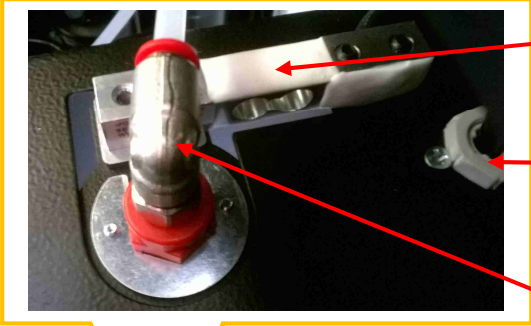

KRISTAL BASE

4018920

4018220

4018493

4018922

4018475

4018759

Codice Ricambio	Descrizione Ricambio
4017628	Quick Coupler - Low pressure [Female M12]
4017629	Quick Coupler - High pressure [Female M12]
4018553	Service Hose - Low Pressure [Male 180° M12]
4018554	Service Hose - High Pressure [Male 180° M12]
4018811	R1234yf Low Pressure Gauge
4018812	R1234yf High Pressure Gauge
4018480	Top Cover - Dark Grey
4018481	Front Cover - Dark Grey [
4018486	R1234yf Stickers
4018498	CTR Sticker
4018499	DENSO TS Sticker
4018842	Rear Metal Cover kit
4018843	Rear Metal Brackets kit
4018829	Rear Metal Handle
4018810	Front Wheel kit
4018761	Rear Wheel kit
4018352	Wheel Arches kit
4018477	New Oil/UV Bottles [6pcs]
4018952	Exhaust Oil Container
4018867	Gas Dryer Filter kit
4018809	Compressor kit
4018199	Compressor Oil Separator kit
4018289	Compressor Oil Separator Holder kit
4018708	Capillary Hose kit
4018483	Vacuum Pump [R1234yf]
4018484	Vacuum Pump filter
4018700	Gas Load Cell kit
4018207	Mechanical Retainer System kit
4018817	Mechanical Retainer System Label
4018920	New Oil/UV Tracer Load Cell
4018493	Oil/UV Bottle Quick Fixing kit
4018220	Oil Bottle fixing kit
4018486	Adesivi R1234yf
4018922	Pressure Sensor
4018491	Electronic Main Board
4018393	SD Card with DB
4018008	SD Card holder
4018497	Keyboard silkscreen
4018718	Printer and Cables
4018950	Printer roll-paper