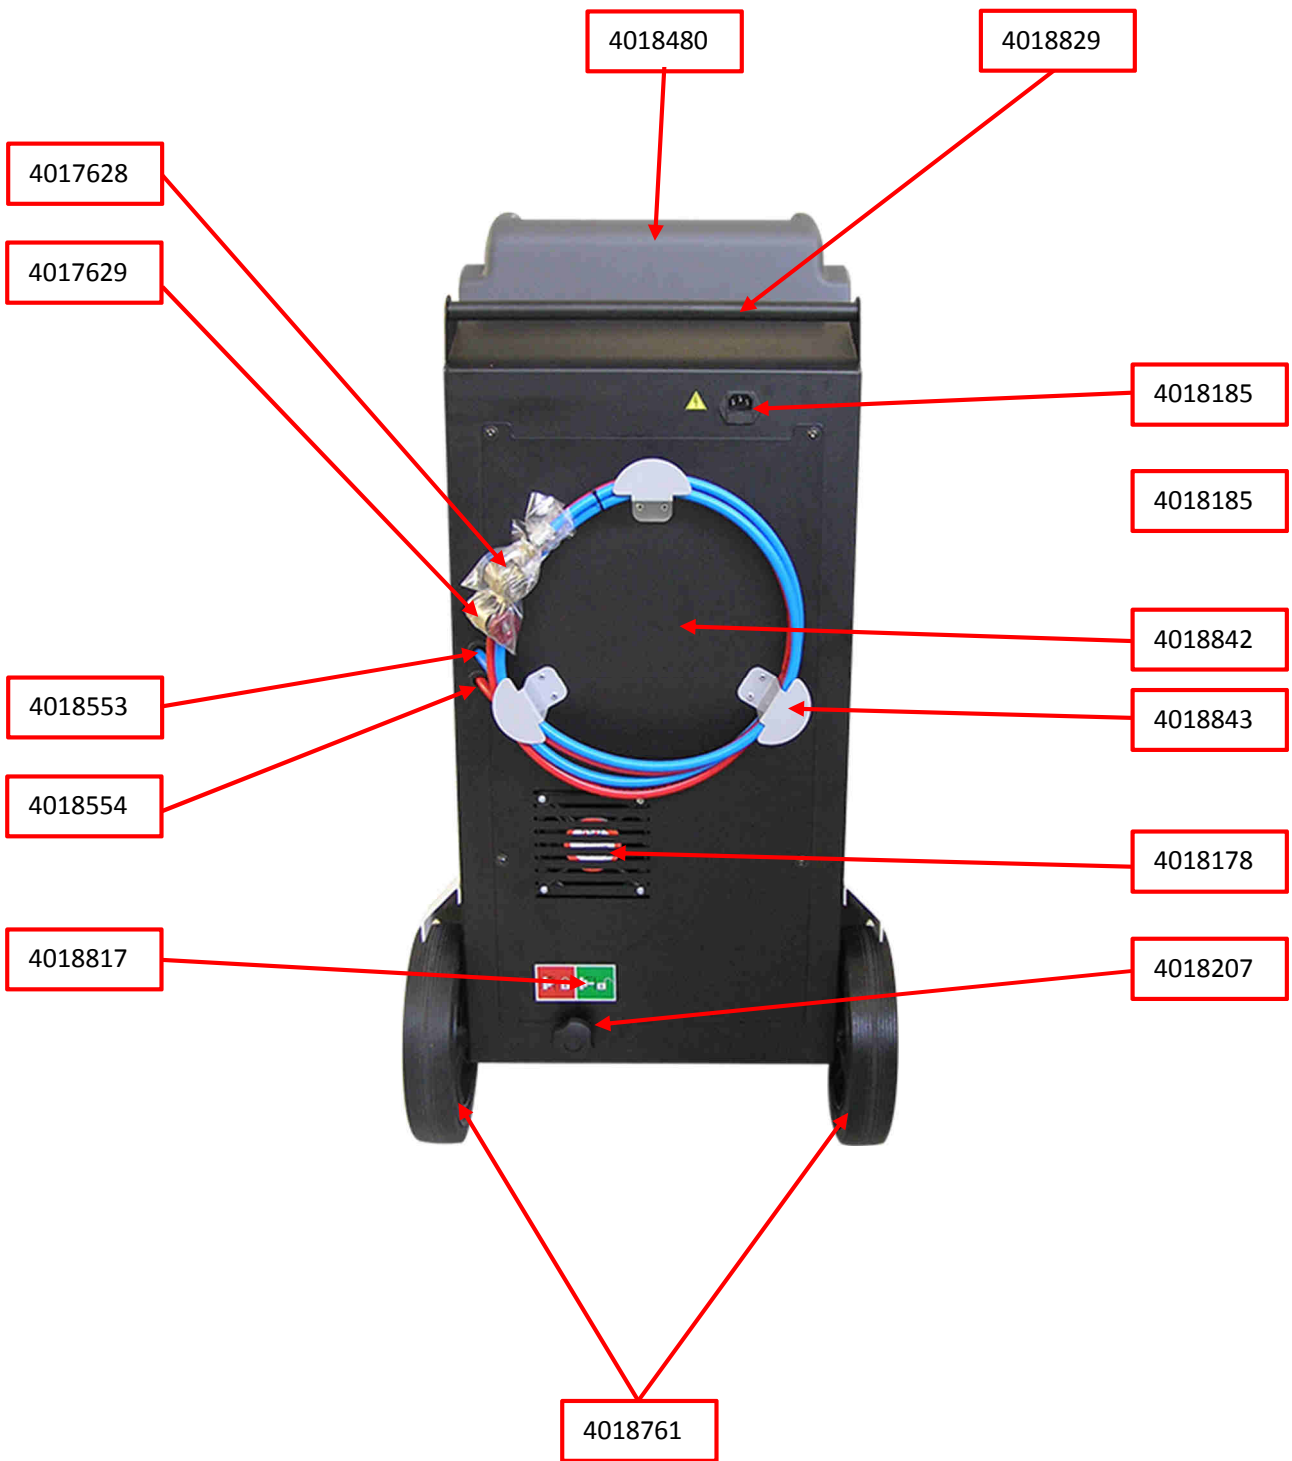

KRISTAL BASE

4018920

4018220

4018493

4018922

4018475

4018759

Codice Ricambio	Descrizione Ricambio
4017628	Quick Coupler - Low pressure [Female M12]
4017629	Quick Coupler - High pressure [Female M12]
4018553	Service Hose - Low Pressure [Male 180° M12]
4018554	Service Hose - High Pressure [Male 180° M12]
4018811	R1234yf Low Pressure Gauge
4018812	R1234yf High Pressure Gauge
4018480	Top Cover - Dark Grey
4018481	Front Cover - Dark Grey [
4018486	R1234yf Stickers
4018498	CTR Sticker
4018499	DENSO TS Sticker
4018842	Rear Metal Cover kit
4018843	Rear Metal Brackets kit
4018829	Rear Metal Handle
4018810	Front Wheel kit
4018761	Rear Wheel kit
4018352	Wheel Arches kit
4018477	New Oil/UV Bottles [6pcs]
4018952	Exhaust Oil Container
4018867	Gas Dryer Filter kit
4018809	Compressor kit
4018199	Compressor Oil Separator kit
4018289	Compressor Oil Separator Holder kit
4018708	Capillary Hose kit
4018483	Vacuum Pump [R1234yf]
4018484	Vacuum Pump filter
4018700	Gas Load Cell kit
4018207	Mechanical Retainer System kit
4018817	Mechanical Retainer System Label
4018920	New Oil/UV Tracer Load Cell
4018493	Oil/UV Bottle Quick Fixing kit
4018220	Oil Bottle fixing kit
4018486	Adesivi R1234yf
4018922	Pressure Sensor
4018491	Electronic Main Board
4018393	SD Card with DB
4018008	SD Card holder
4018497	Keyboard silkscreen
4018718	Printer and Cables
4018950	Printer roll-paper